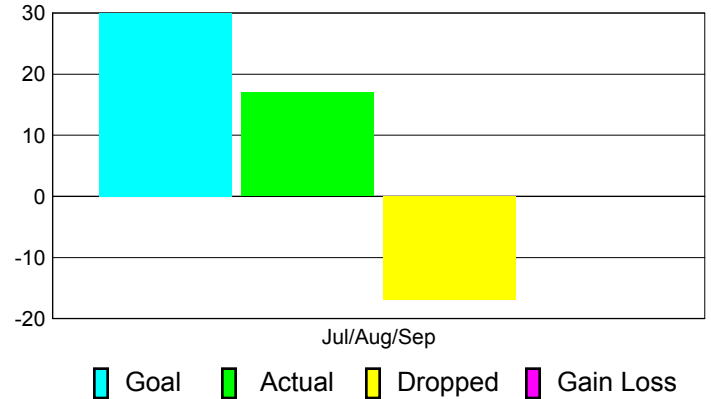

Membership Results 2012-2013

Goal, New, Dropped, Gain/Loss